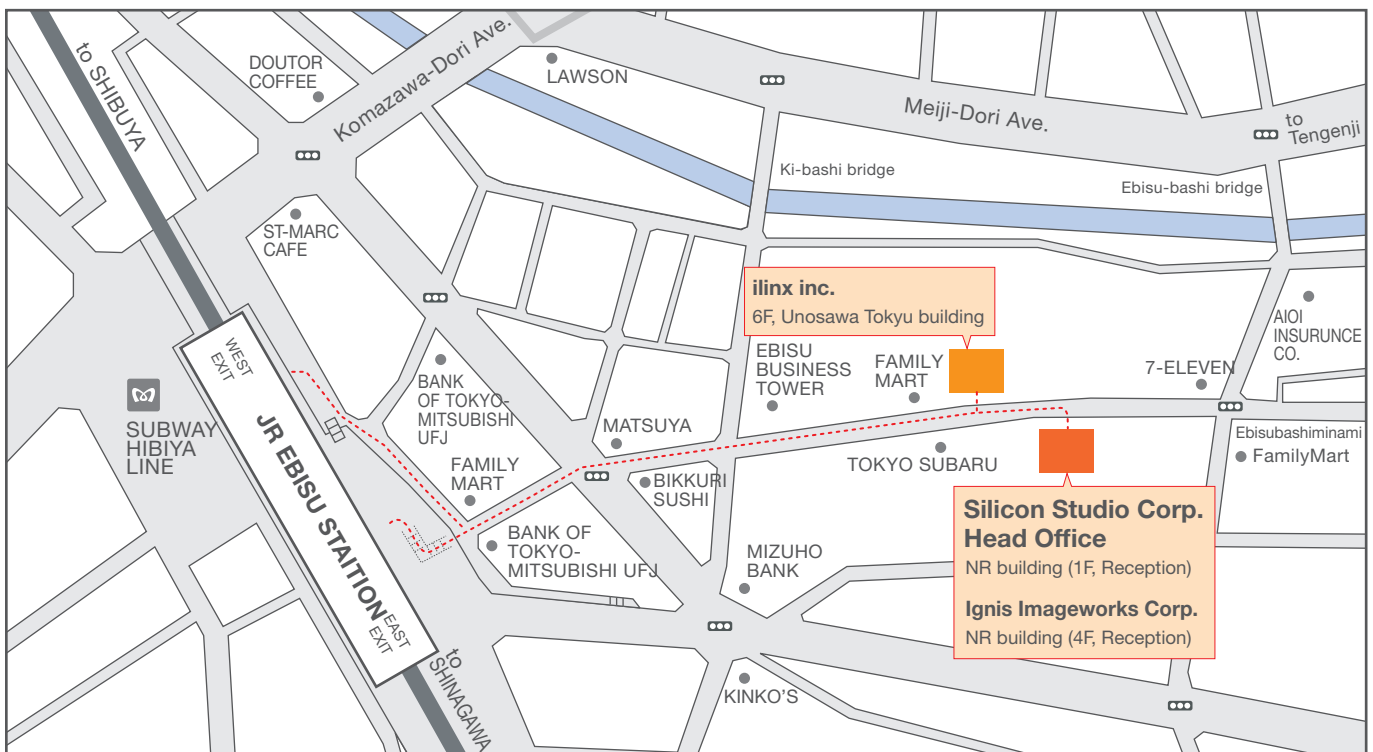

Head Office

1F(General Reception), 2F, 3F, 4F, NR building, 1-21-3 Ebisu, Shibuya-ku, Tokyo 150-0013 Japan

Phone: 81-3-5488-7070 Fax: 81-3-5488-7433

Ignis Imageworks Corp.

Ebisu NR Bldg., 1-21-3 Ebisu, Shibuya-ku, Tokyo 150-0013 Japan

Phone: 81-3-5798-2890 Fax: 81-3-5798-2891

ilinx

ilinx inc.

6F, Unosawa Tokyu building, 1-21-3 Ebisu, Shibuya-ku, Tokyo 150-0013 Japan

· 5 minutes walk from JR and Subway Ebisu Station.