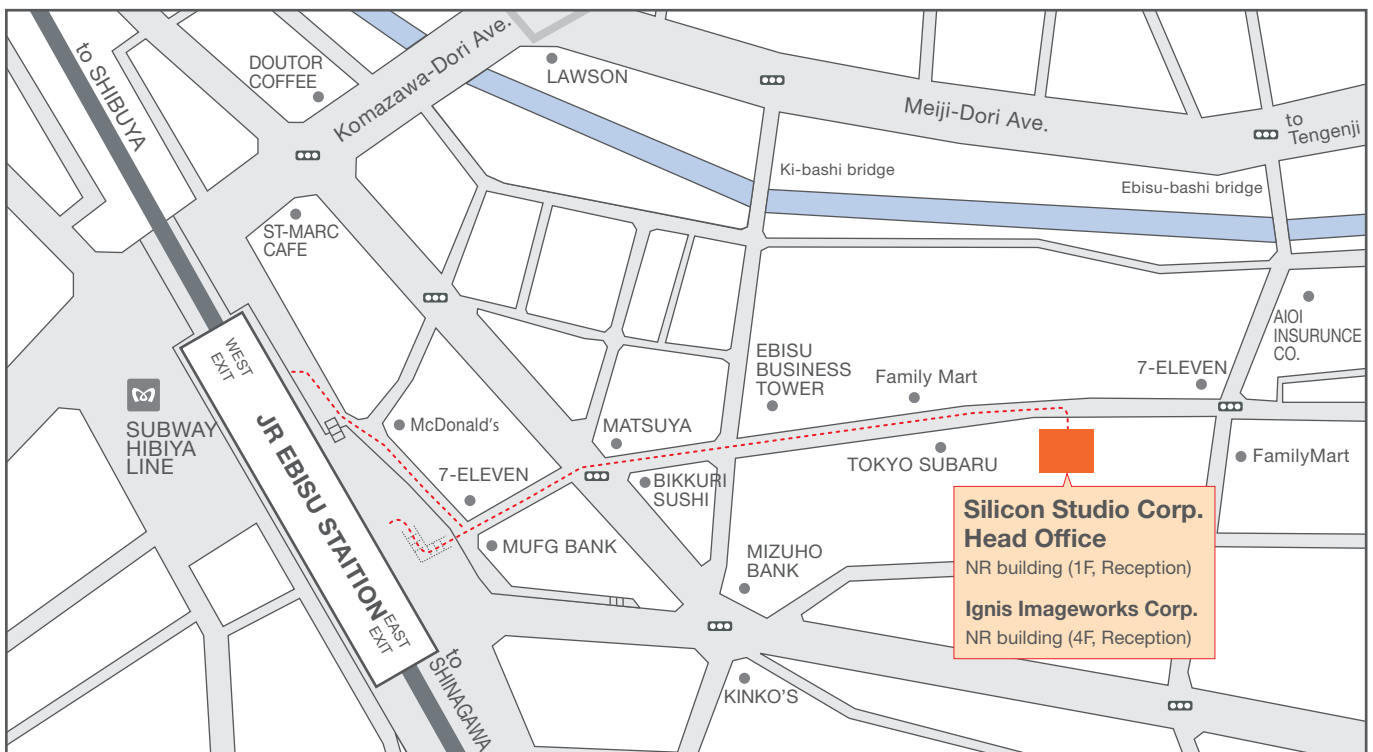

Phone: 81-3-5798-2890 Fax: 81-3-5798-2891

ilinx

ilinx inc.

SG Terrace 4F, 7-9-5 Nishigotanda, Shinagawa-ku, Tokyo 141-0031

· 5 minutes walk from JR and Subway Ebisu Station.