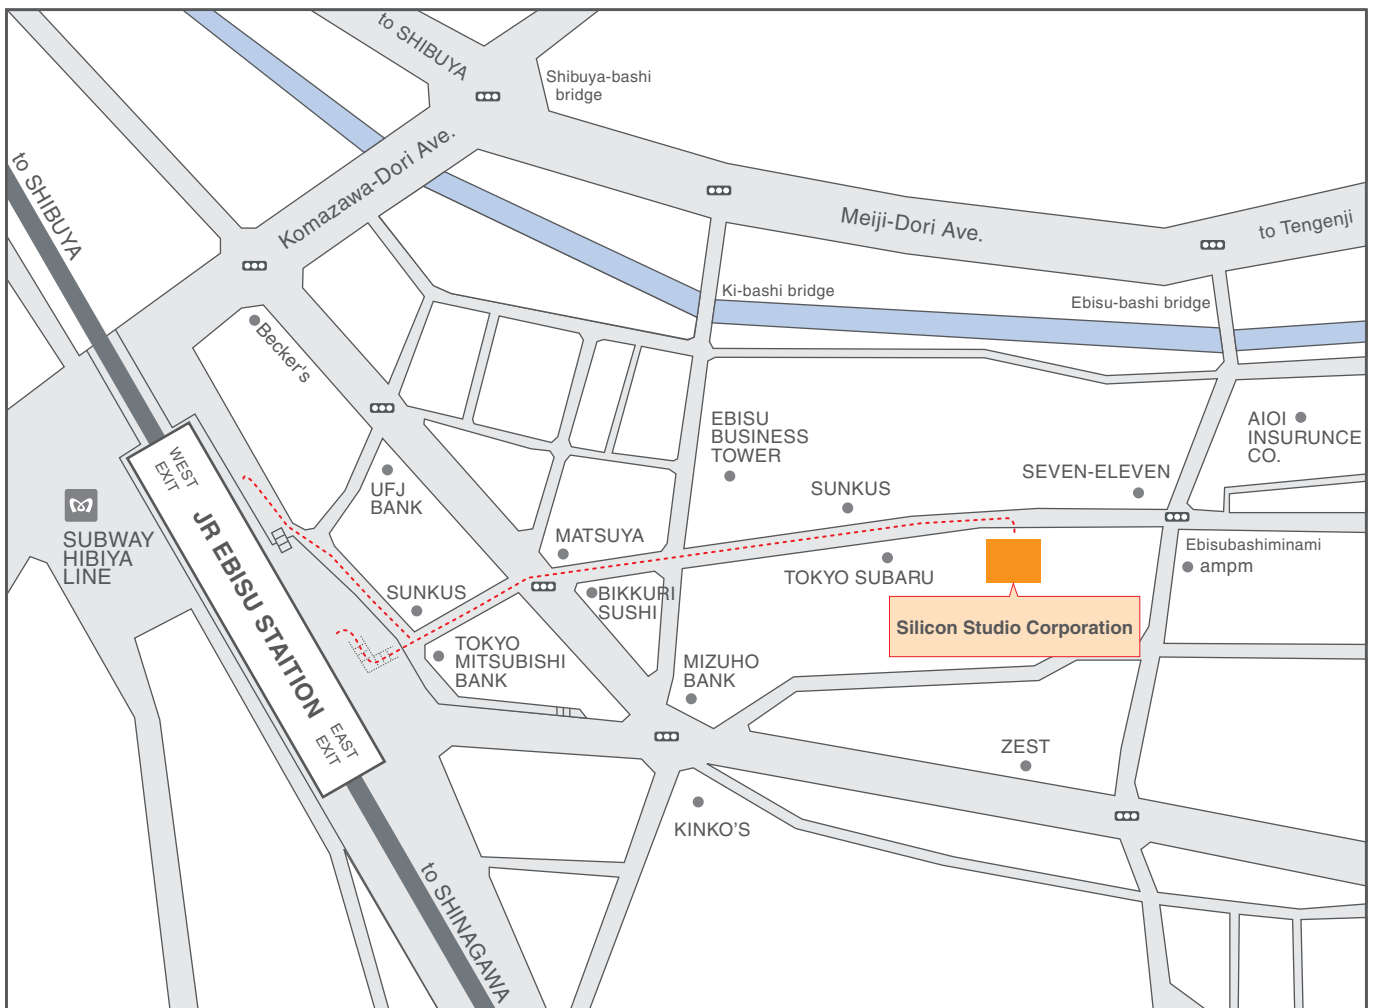

1-21-3 Ebisu, Shibuya-ku, Phone 81-3-5488-7070
Tokyo 150-0013 Japan Fax 81-3-5488-7433

• 5 minutes walk from JR and Subway Ebisu Station.